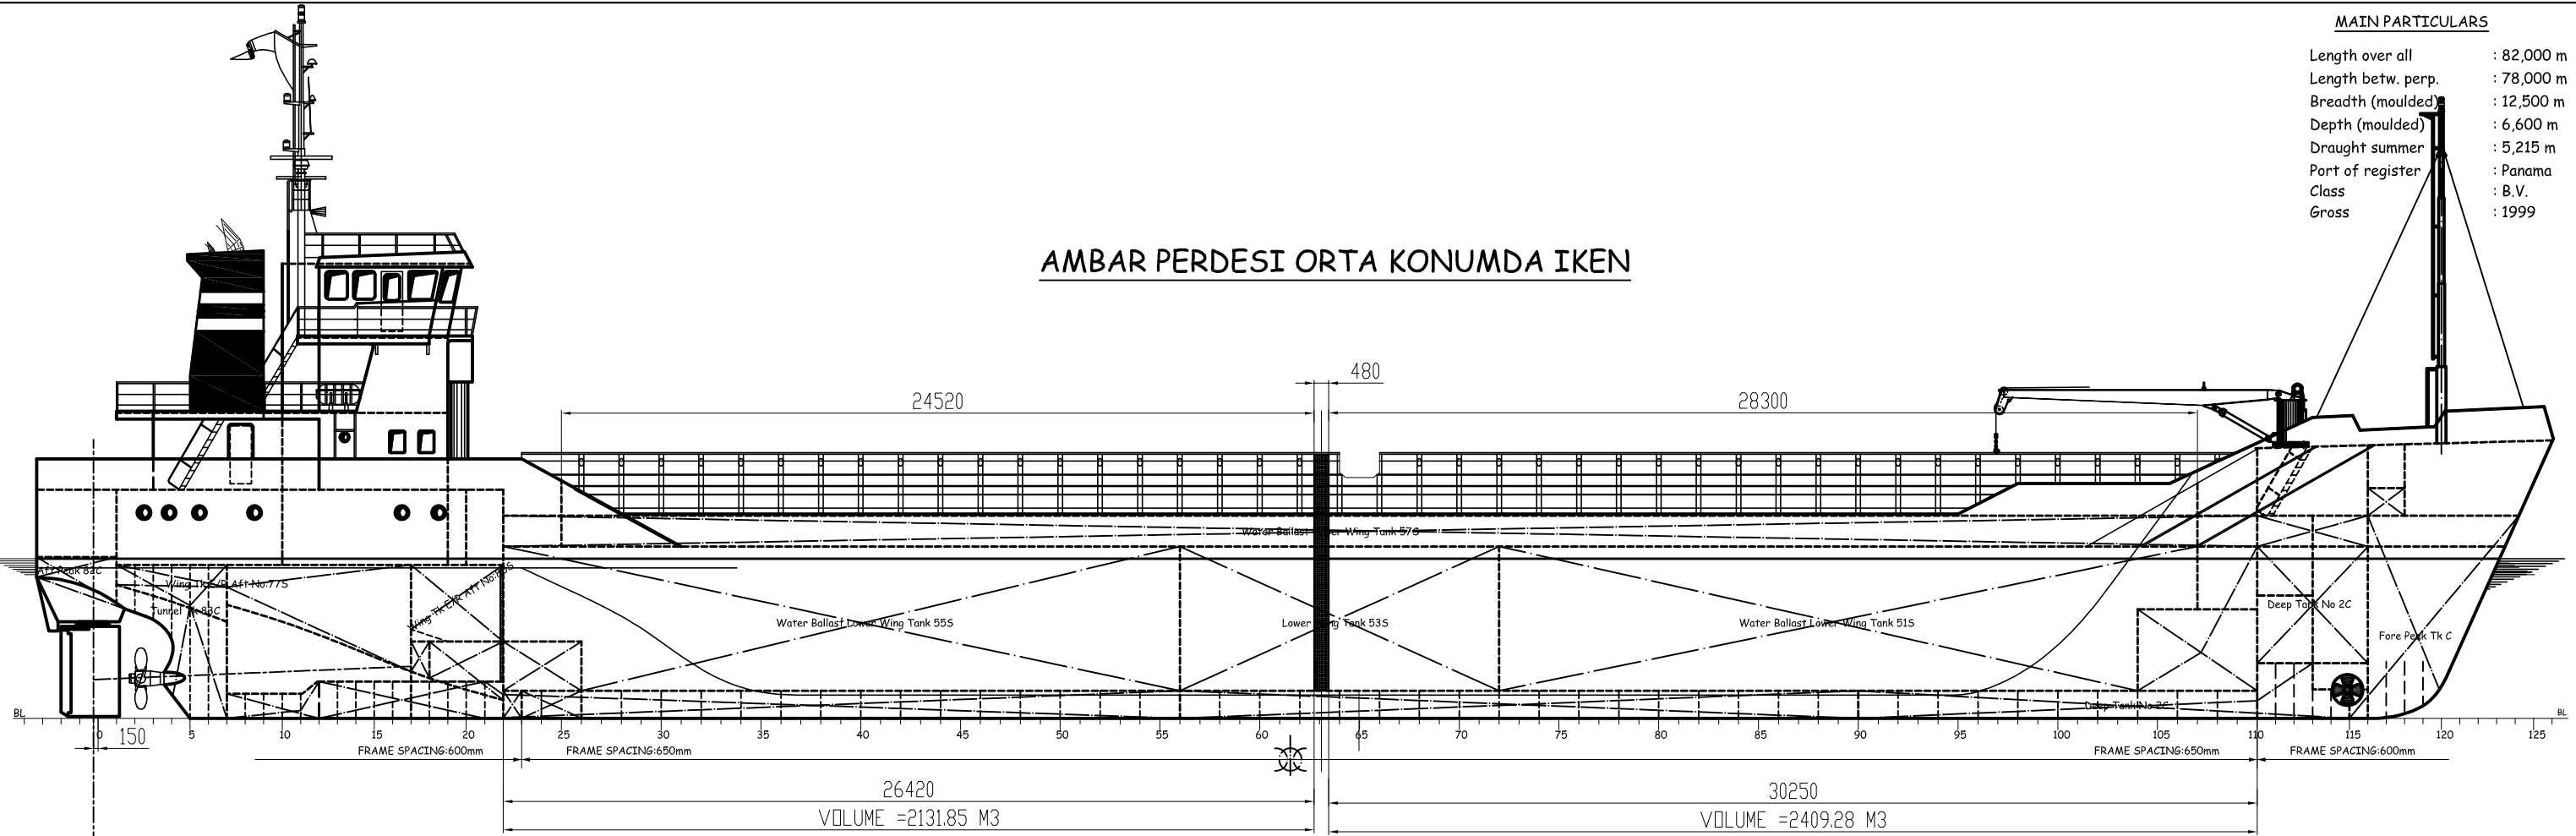

MAIN PARTICULARS

Length over all : 82,000 m  
 Length betw. perp. : 78,000 m  
 Breadth (moulded) : 12,500 m  
 Depth (moulded) : 6,600 m  
 Draught summer : 5,215 m  
 Port of register : Panama  
 Class : B.V.  
 Gross : 1999

AMBAR PERDESI ORTA KONUMDA IKEN

MAIN PARTICULARS

Length over all : 82,000 m  
 Length betw. perp. : 78,000 m  
 Breadth (moulded) : 12,500 m  
 Depth (moulded) : 6,600 m  
 Draught summer : 5,215 m  
 Port of register : Panama  
 Class : B.V.  
 Gross : 1999